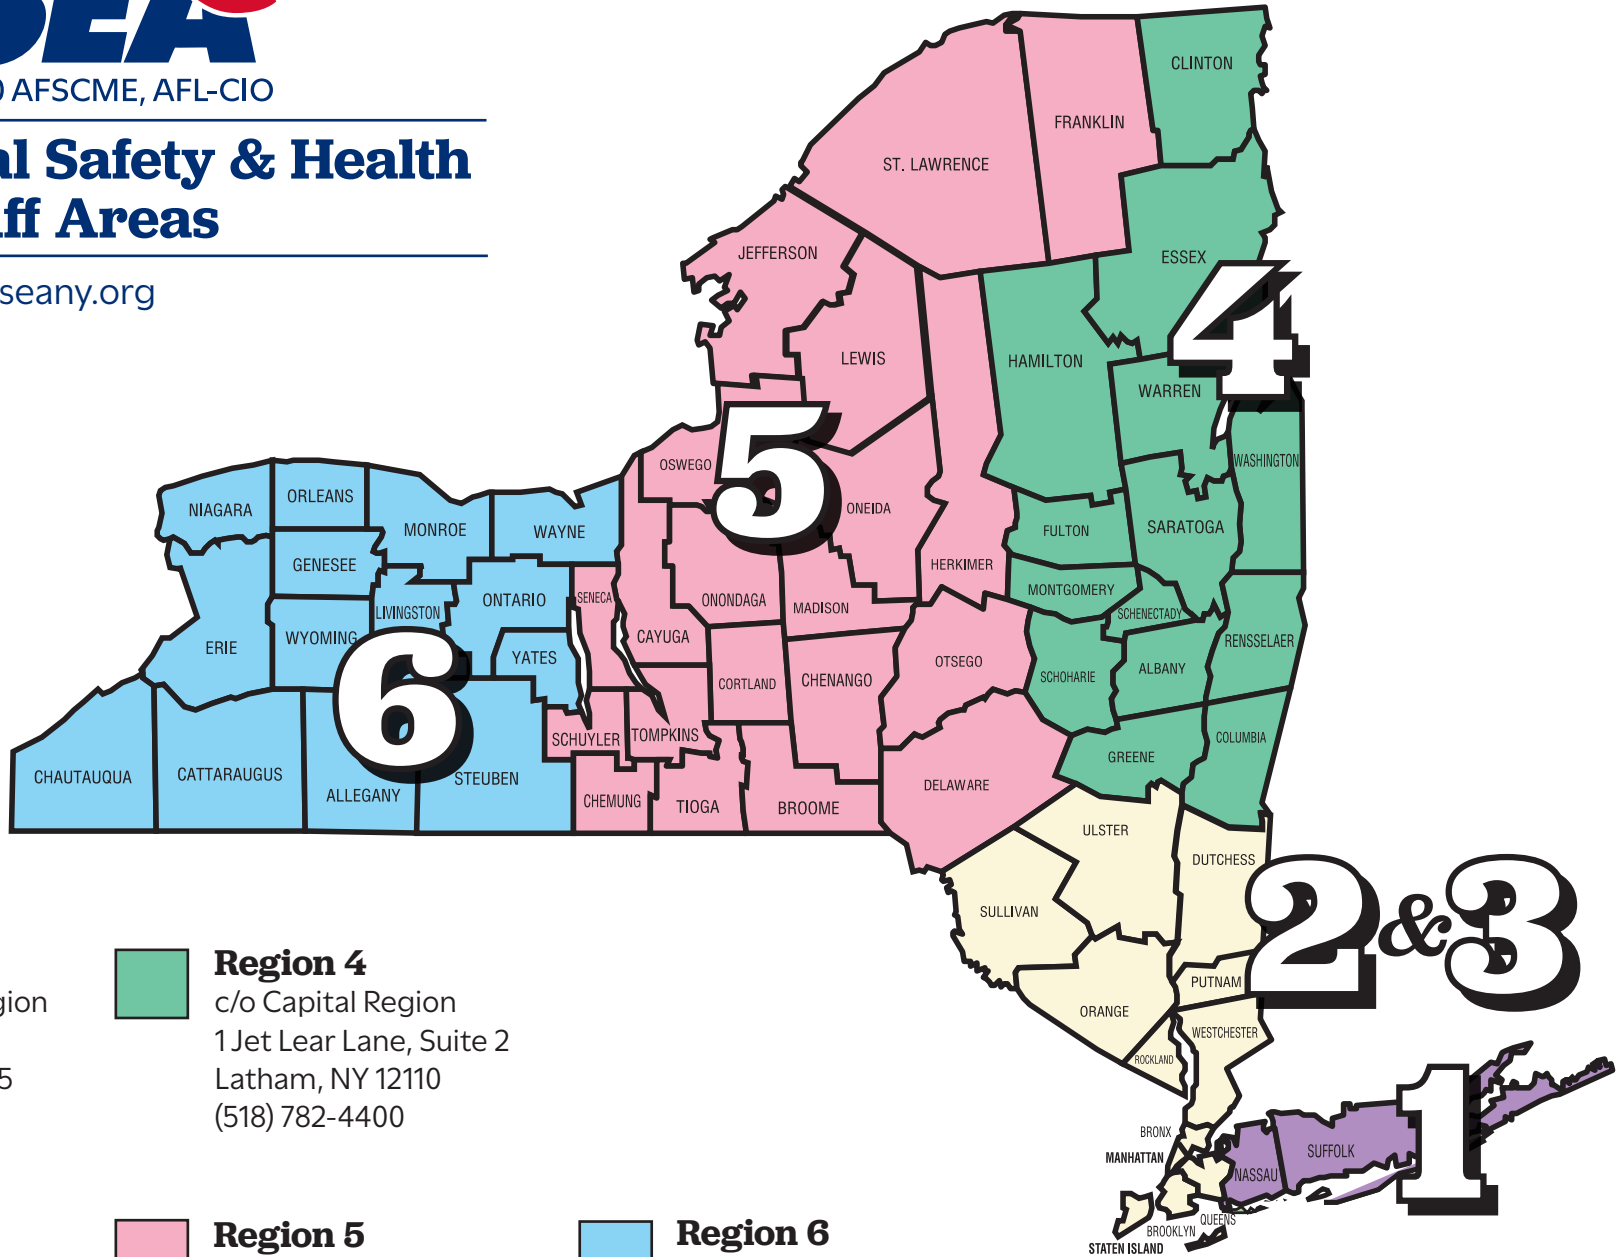

Local 1000 AFSCME, AFL-CIO

Occupational Safety & Health Staff Areas

cseany.org

Region 1
 c/o Long Island Region
 3 Garet Place
 Commack, NY 11725
 (631) 462-0030

Region 4
 c/o Capital Region
 1 Jet Lear Lane, Suite 2
 Latham, NY 12110
 (518) 782-4400

Region 2&3
 c/o Metropolitan &
 Southern Region
 568 State Route 52
 Beacon, NY 12508
 (845) 831-1000

Region 5
 c/o Central Region
 6595 Kirkville Road
 East Syracuse, NY 13057
 (315) 433-0050

Region 6
 c/o Western Region
 120 Pineview Drive
 Amherst, NY 14228
 (716) 681-6555